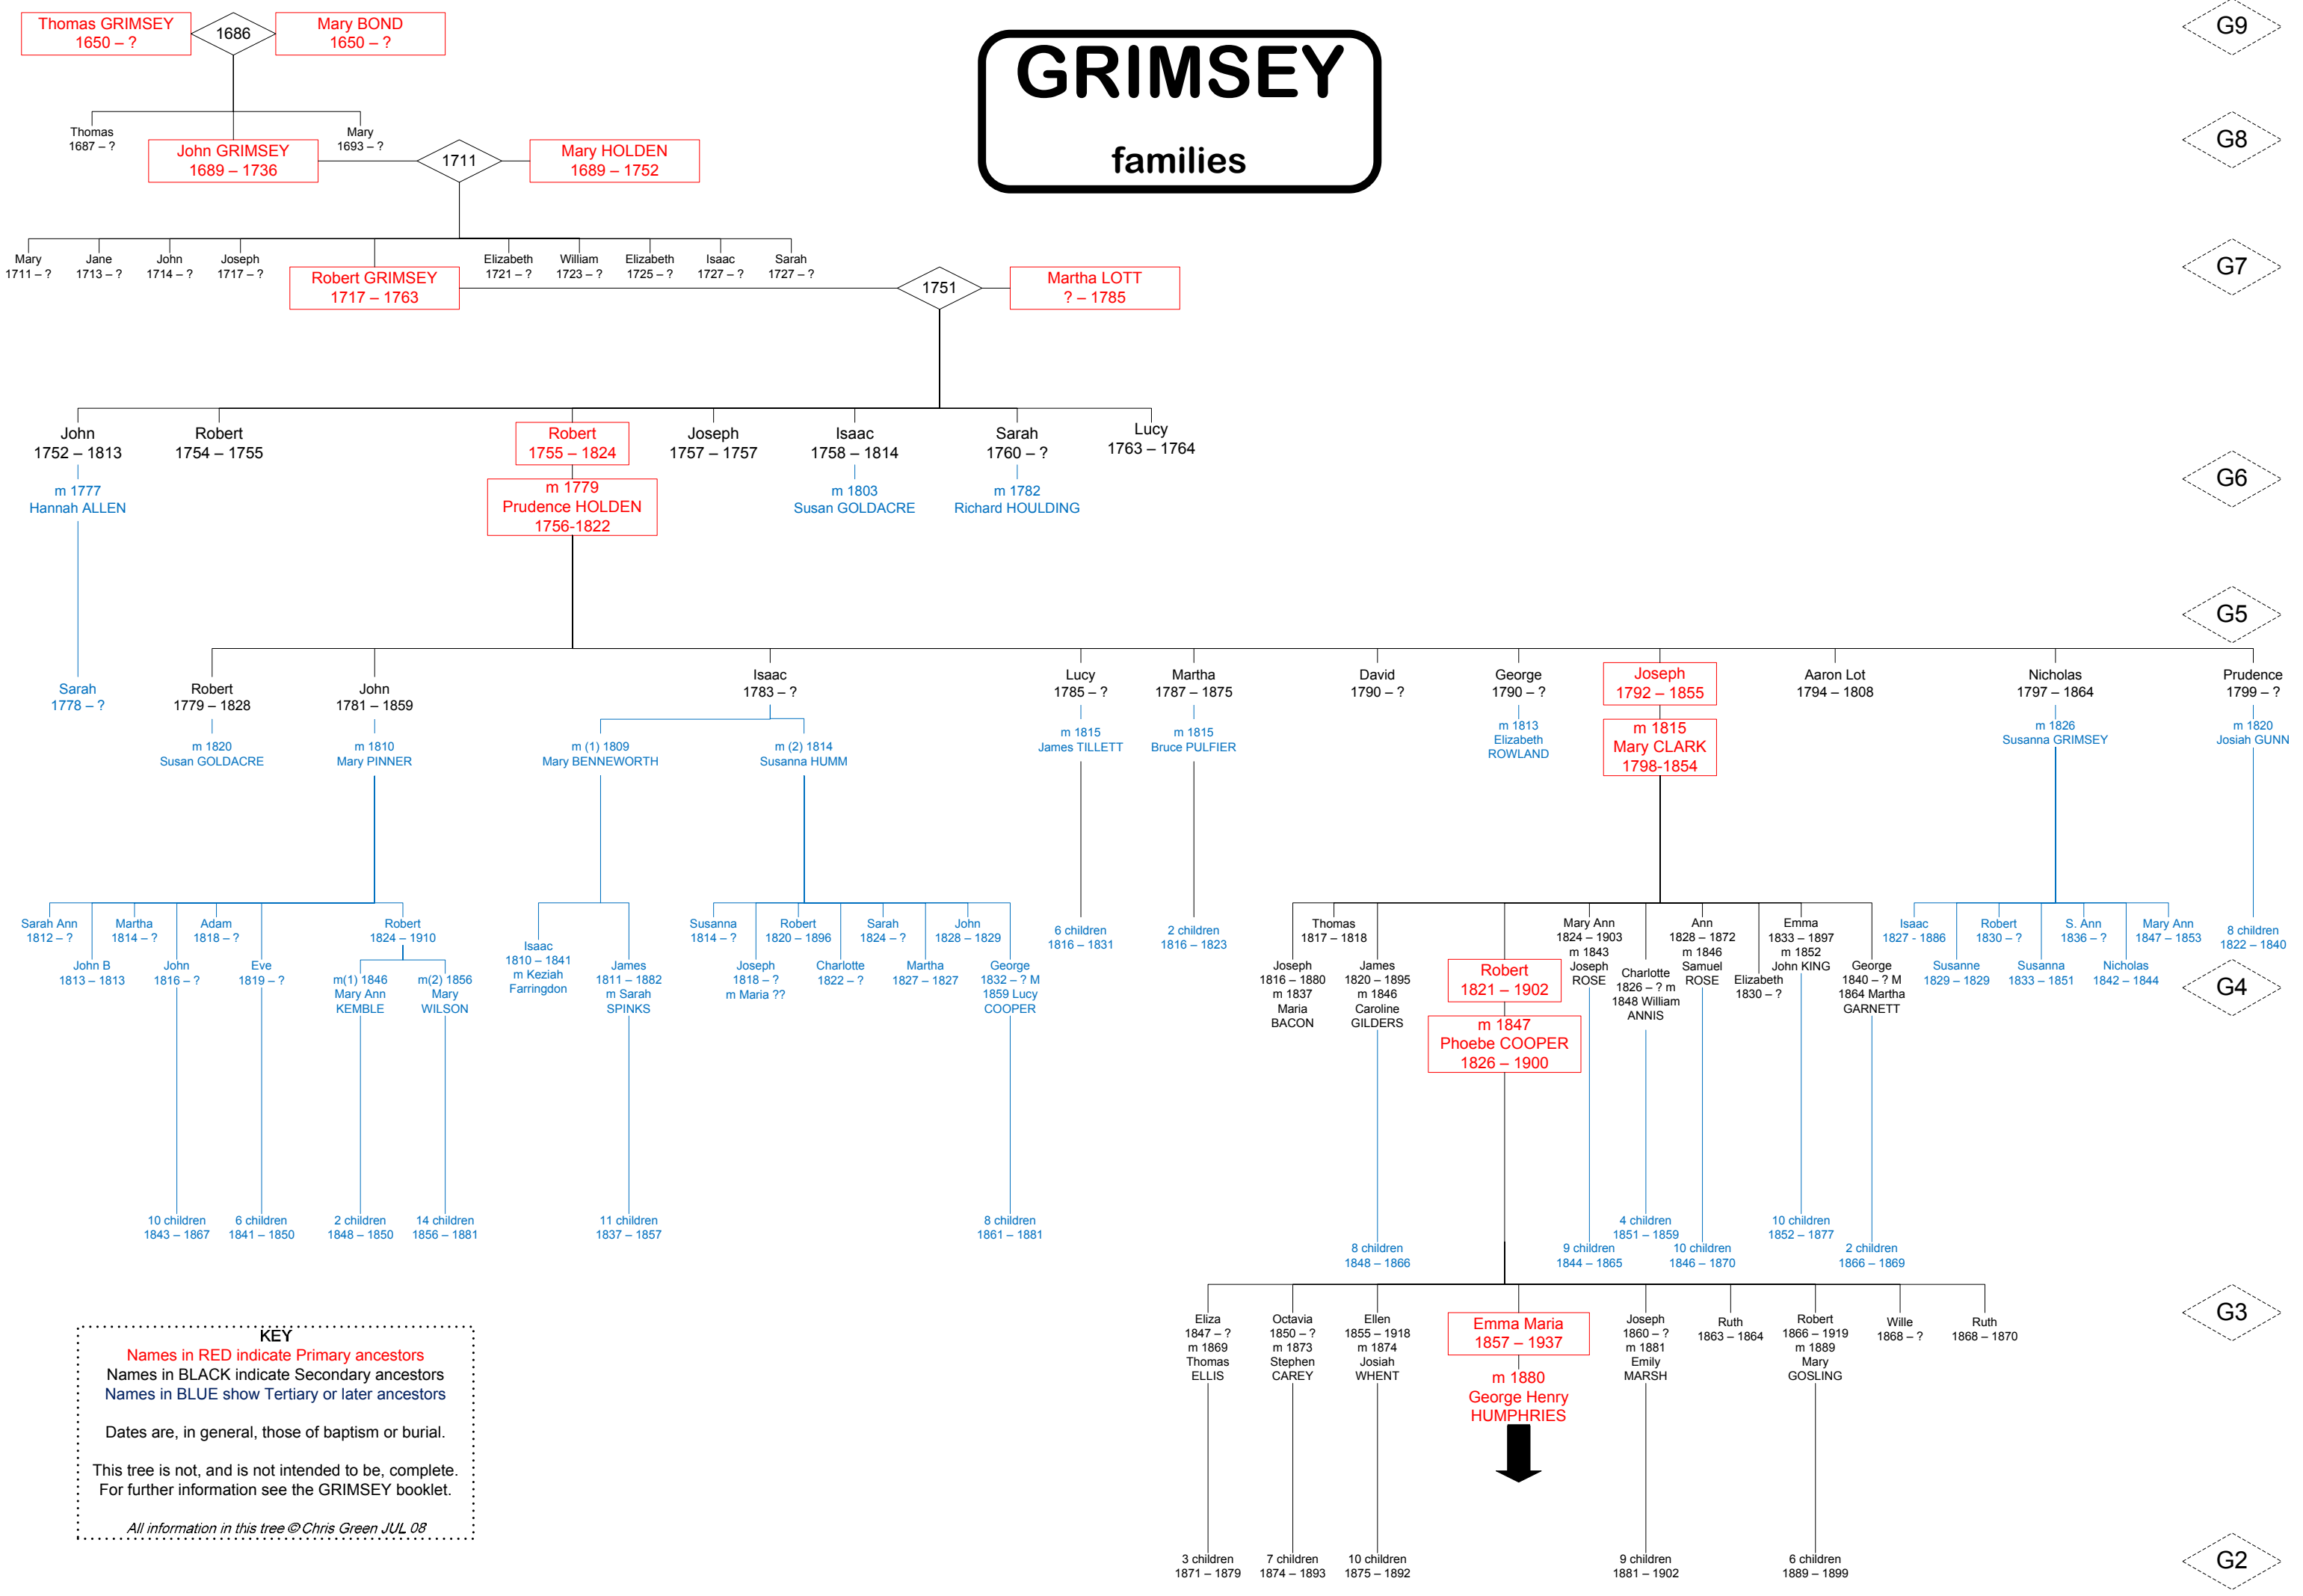

GRIMSEY families

KEY
 Names in RED indicate Primary ancestors
 Names in BLACK indicate Secondary ancestors
 Names in BLUE show Tertiary or later ancestors
 Dates are, in general, those of baptism or burial.
 This tree is not, and is not intended to be, complete.
 For further information see the GRIMSEY booklet.
 All information in this tree ©Chris Green JUL 08

G9

G8

G7

G6

G5

G4

G3

G2