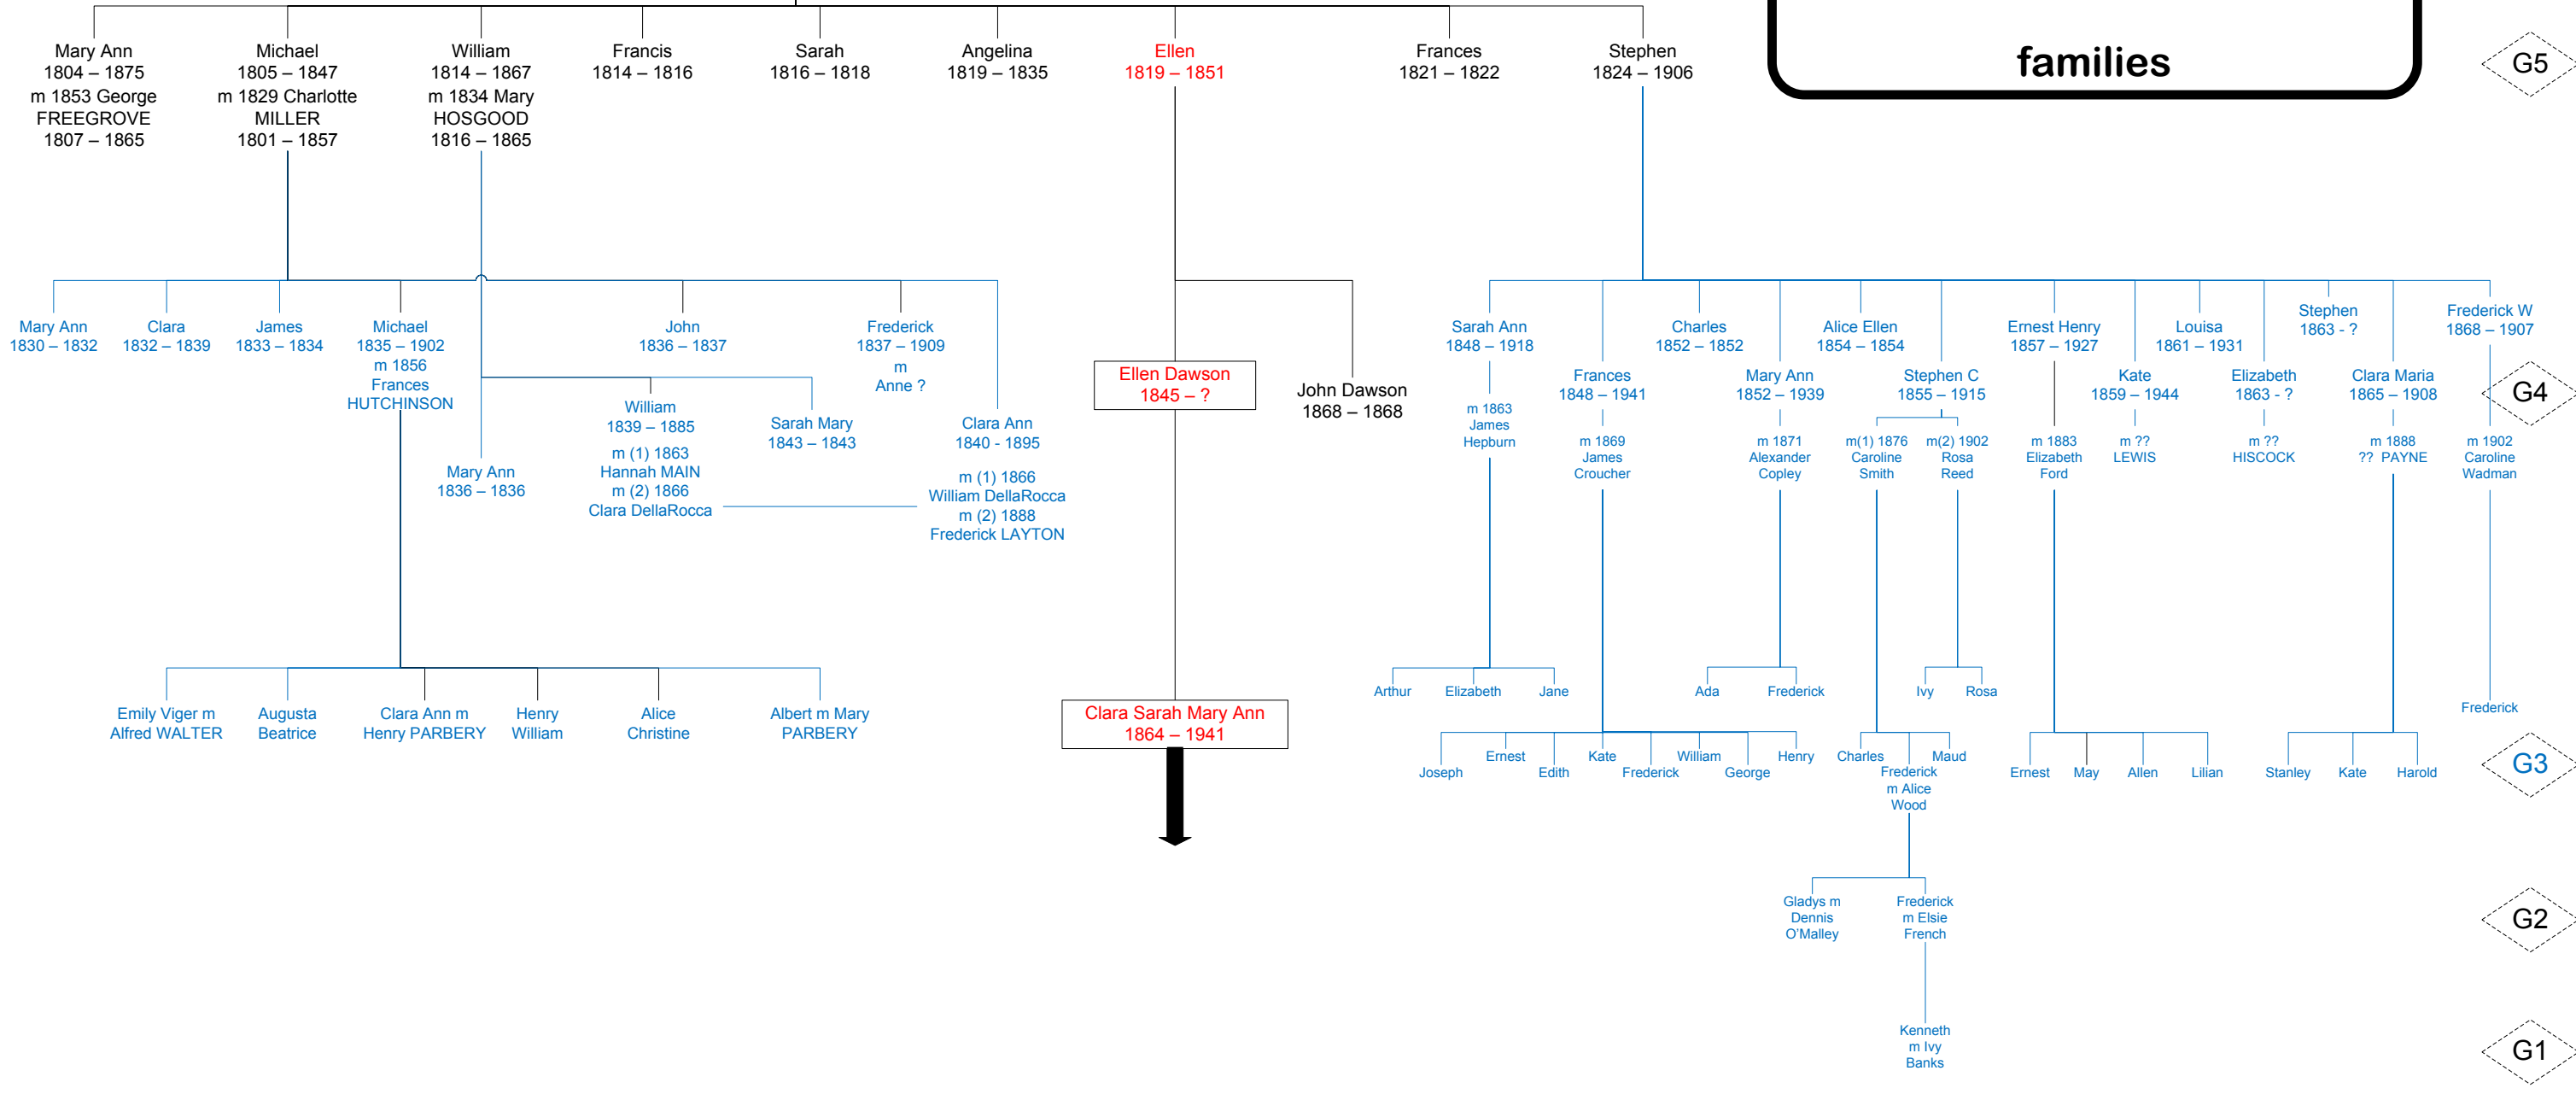

DELLA ROCCA families

Michael James (1763 - 1838) m Sarah ?? (1780 - 1857)

KEY

Names in RED indicate Primary ancestors
 Names in BLACK indicate Secondary ancestors
 Names in BLUE show Tertiary or later ancestors

Dates are, in general, those of baptism or burial.

This tree is not, and is not intended to be, complete.
 For more details see the DELLA ROCCA booklet.

All information in this tree ©Chris Green JUL 08