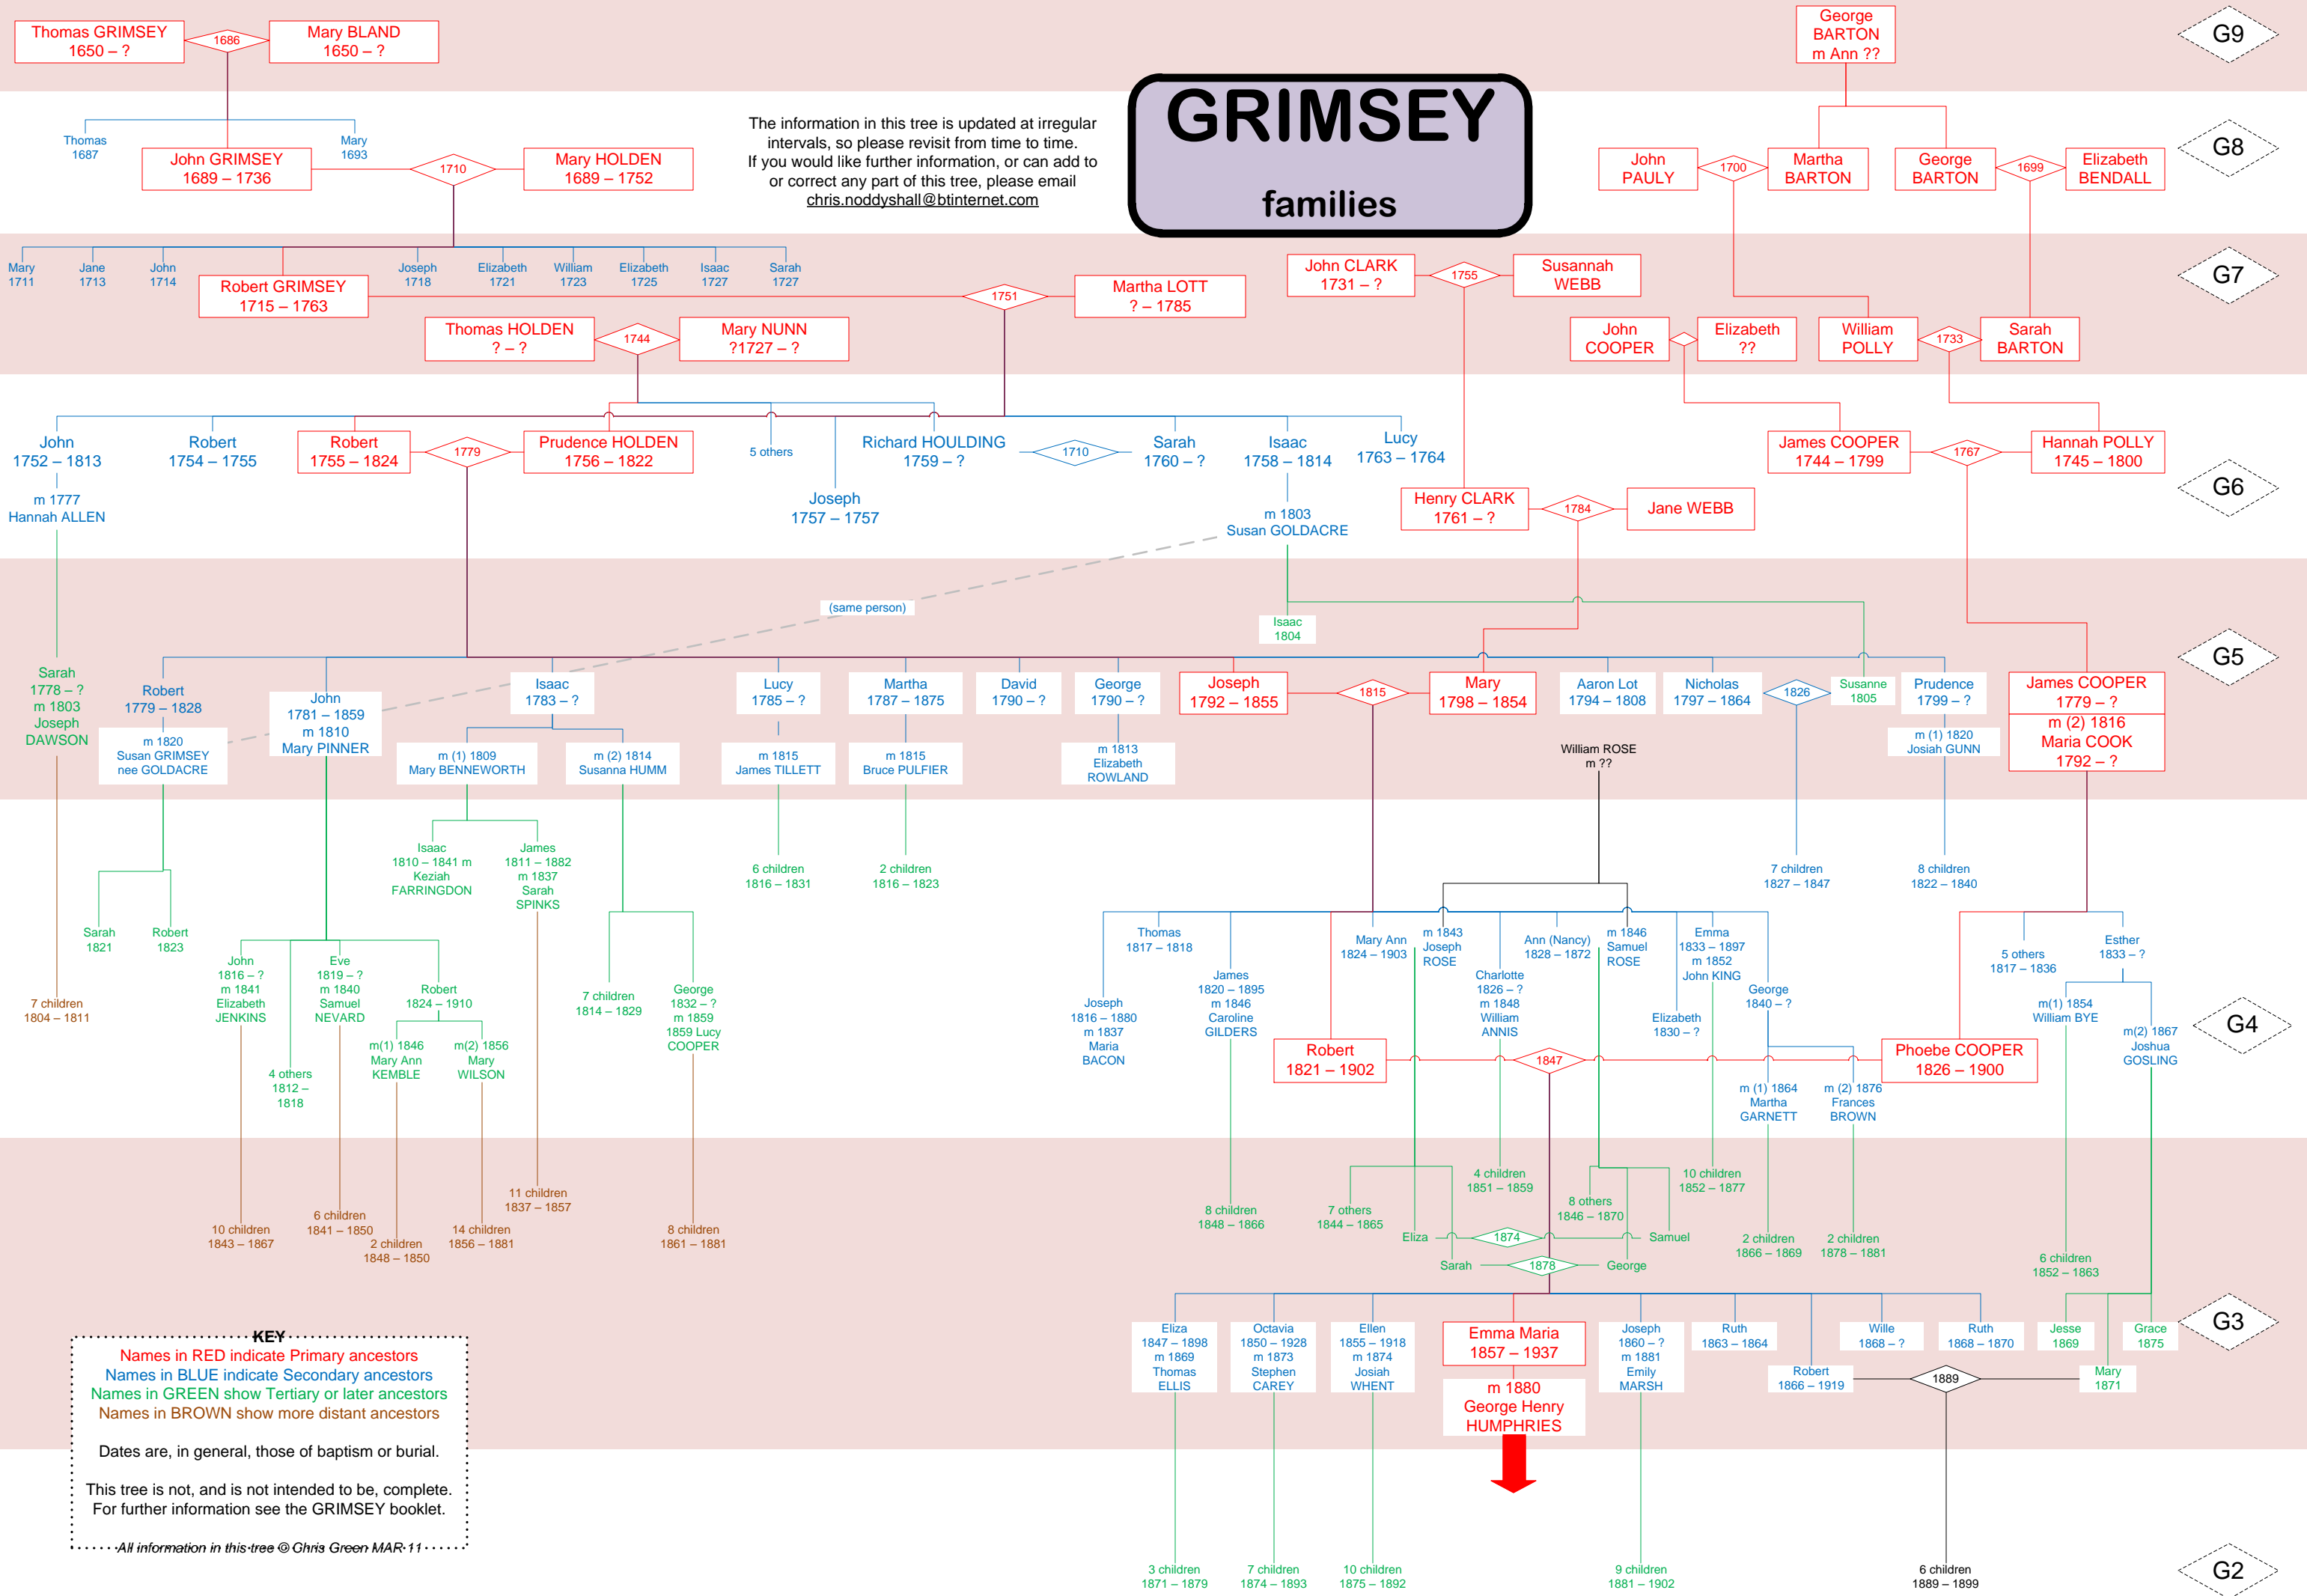

# GRIMSEY families

The information in this tree is updated at irregular intervals, so please revisit from time to time. If you would like further information, or can add to or correct any part of this tree, please email [chris.noddyshall@btinternet.com](mailto:chris.noddyshall@btinternet.com)

**KEY**  
 Names in RED indicate Primary ancestors  
 Names in BLUE indicate Secondary ancestors  
 Names in GREEN show Tertiary or later ancestors  
 Names in BROWN show more distant ancestors  
 Dates are, in general, those of baptism or burial.  
 This tree is not, and is not intended to be, complete.  
 For further information see the GRIMSEY booklet.  
 .....All information in this tree © Chris Green MAR-11.....