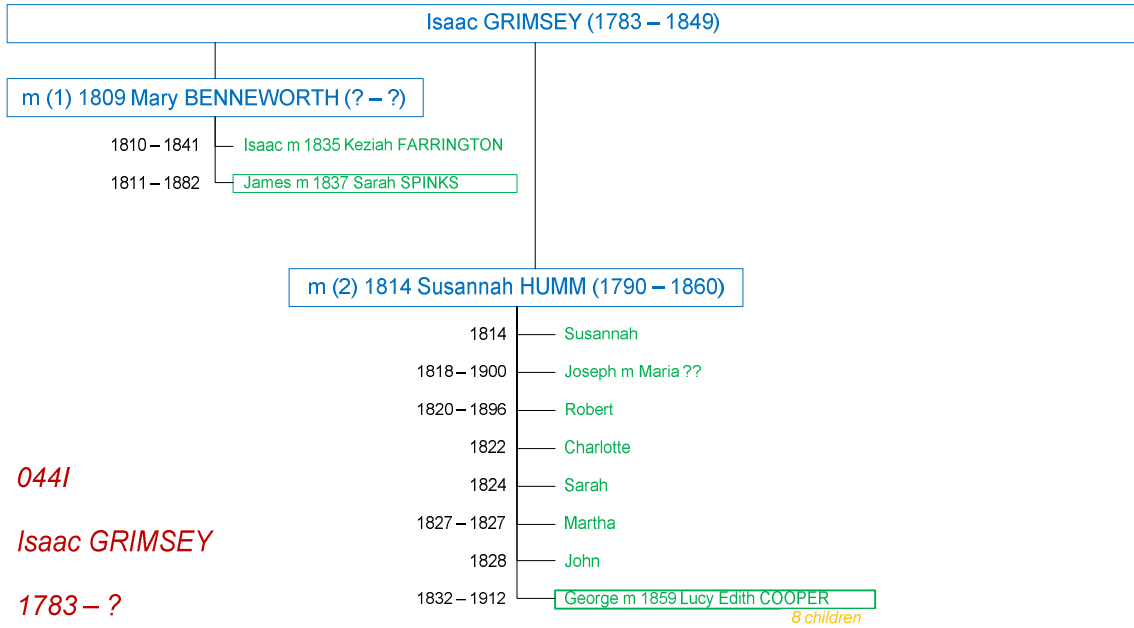

### Some of the Essex locations

**G6 – GRIMSEY and HOLDEN marriages**

**GRIMSEY G6 – Robert [88] and Prudence HOLDEN [89]**

- 1779 – 1828 — Robert m 1820 Susan GRIMSEY
- 1781 – 1859 — John m 1810 Mary PINNER
- 1783 – 1849 — Isaac (two marriages)
- 1784 – 1867 — Lucy m 1815 James TILLET
- 1787 – 1875 — Martha m 1815 Bruce PULFIER
- 1790 – 1865 — David
- 1790 – 1877 — George m Sarah ??
- 1792 – 1855 — Joseph m 1815 Mary CLARK
- 1794 – 1808 — Aaron Lot
- 1797 – 1864 — Nicholas m 1826 Susanna GRIMSEY
- 1799 – 1871 — Prudence m (1) 1820 Josiah GUNN  
m (2) 1860 John HEARN

**Marriage of Nicholas GRIMSEY [044O] and Susan GRIMSEY [088OB]**

GRIMSEY G6

GRIMSEY G6

GRIMSEY G6

James TILLET (1781 – 1839) m 1815 Lucy GRIMSEY (1784 – 1867)

044J  
Lucy GRIMSEY  
1784 – 1867

1816 – 1903 — James m Ann??  
1822 – ? — Caroline  
1823 – 1905 — Susan  
1828 – 1828 — Joseph  
1829 – ?1840 — Charles  
1831 – 1844 — Rachel

Bruce PULFER (1787 – 1860) m 1815 Martha GRIMSEY (1787 – 1875)

044K  
Martha GRIMSEY  
1787 – 1875

1816 – 1872 — Bruce  
1823 – 1876 — Martha m c1840 John FRANCIS

Brice PULFER (1816 – 1872) m Elizabeth ?? (1813 – 1888)