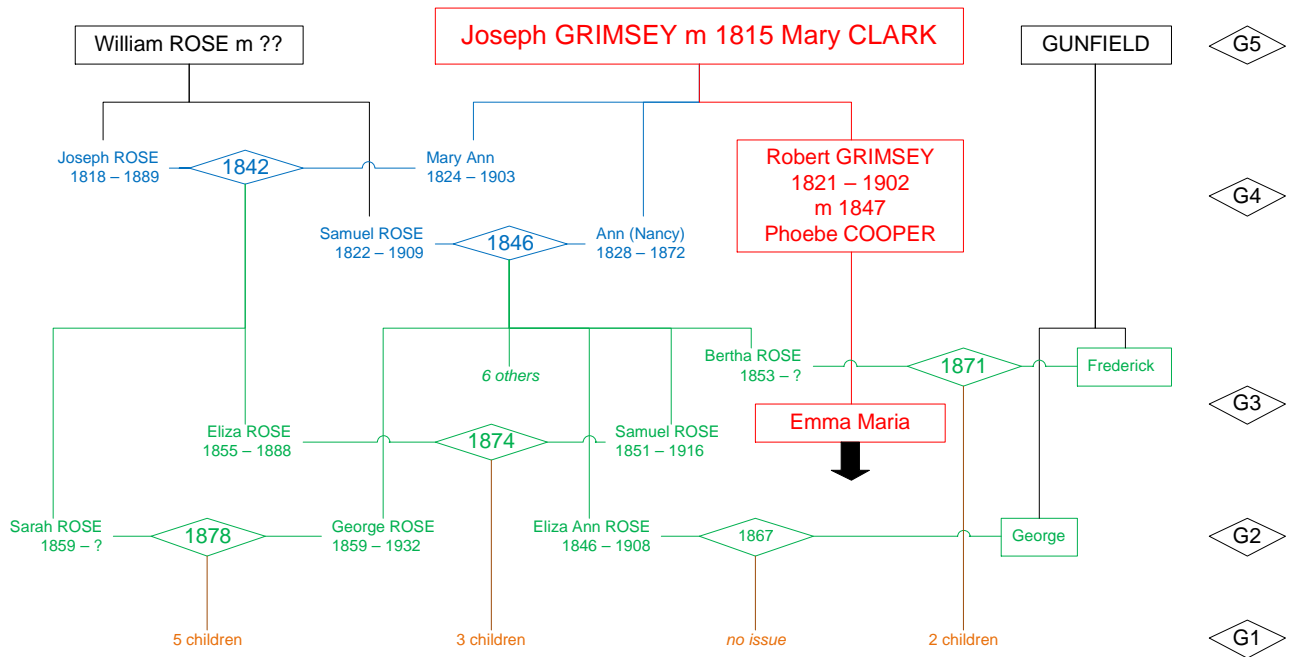

- 1877 — Arthur
  - 1879 — Florence
  - 1881 — Samuel
- 022PC*

Frederick GUNFIELD (1851 – ?) m 1871 Bertha ROSE (1853 – ?)

- 1872 — Blanche Alma
  - 1878 — Clara B
- 022PD*

Dove ROSE (1856 – 1930) m 1880 Anna SMITH (1857 – ?)

- 1881 — Ethel Blanche
  - 1886 — Emily
  - 1889 — Sidney
  - 1890 — Albert
  - 1894 — Alice
  - 1899 — Hilda
- 022PE*

022S

George Samuel GRIMSEY

1840 - 1915

Intermarriage within the GRIMSEY, ROSE and GUNFIELD families

**GRIMSEY G4 – Robert [22] and Phoebe COOPER [23]**

Robert GRIMSEY (1821 – 1902) m 1847 Phoebe COOPER (1826 – 1900)

Eliza GRIMSEY (1848 – ?1898) m 1869 Thomas Henry ELLIS (1845 – 1908)

011K

Eliza GRIMSEY

1848 – ?1898

Octavia Jane GRIMSEY (1850 – 1928) m 1873 Stephen CAREY (1852 – 1933)

011L

Octavia Jane GRIMSEY

1850 – 1928