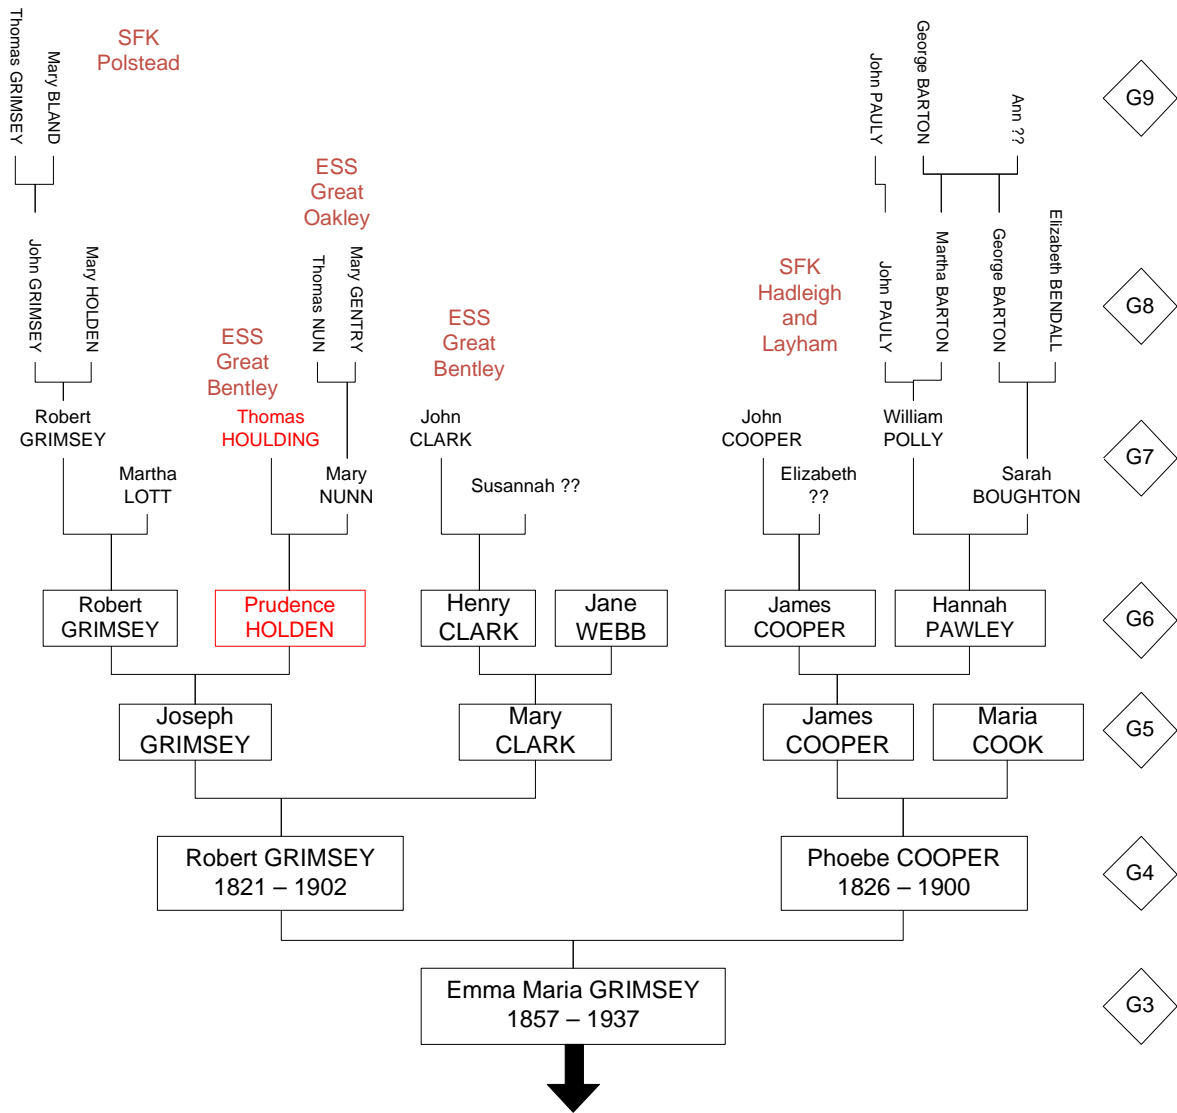

## GRIMSEY G4

---

Robert GRIMSEY (1866 – 1919) m 1889 Mary GOSLING (1872 – ?)

1889 — Bertie m 1913 Mary GILBEY  
1891 — Leonard m 1919 Mabel BROWN  
1893 — Winifred Grace m 1915 George HUBBARD  
1895 — Charles  
1896 — Sidney  
1899 — Christina  
1901 — Phoebe  
1903 — Robert  
1905 — Violet Maisie  
1907 — Rosa Doris  
1909 — Hubert Joshua  
1910 — Kenneth Alfred

011P

Robert GRIMSEY

1866 – 1919

**HOULDING (HOLDEN) family from G7**