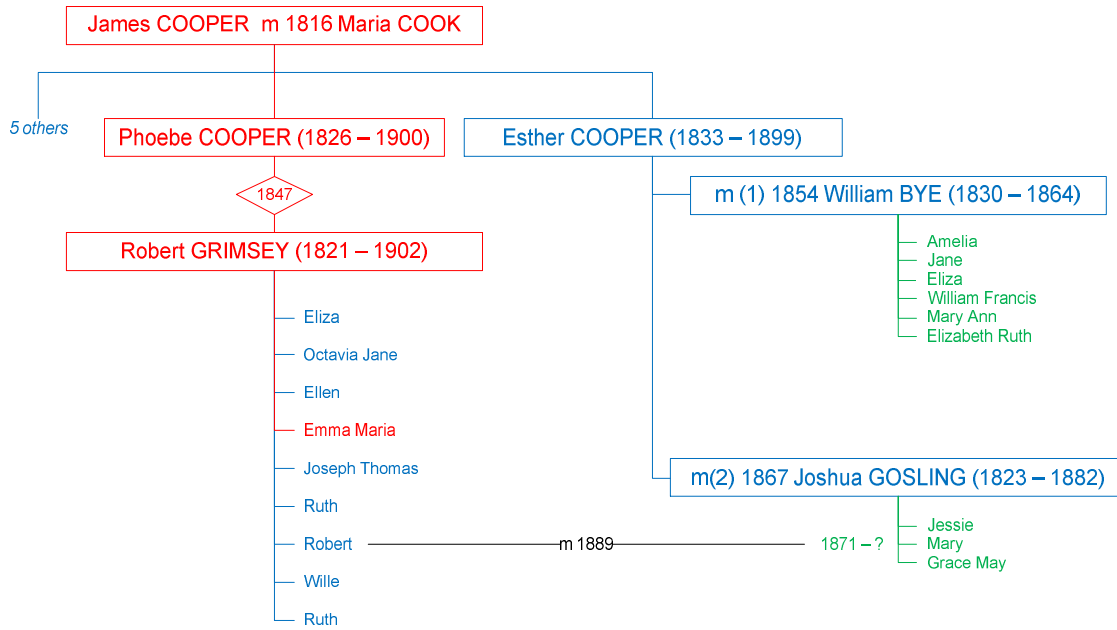

### CLARK G7 – John [180] and Susannah WEBB [181]

### CLARK G6 – Henry [090] and Jane WEBB [091]

COOPER family from G7

## COOPER G7 – John [184] and Elizabeth ?? [185]

## COOPER G6 – James [092] and Hannah PAWLEY [093]

**COOPER G5 – James [046] and Maria COOK [047]**

**Marriage between Robert GRIMSEY [011P] and Mary GOSLING [023OH]**

PAWLEY (POLLY) family from G9

**PAWLEY G8 – John [372] and Martha BARTON [373]**