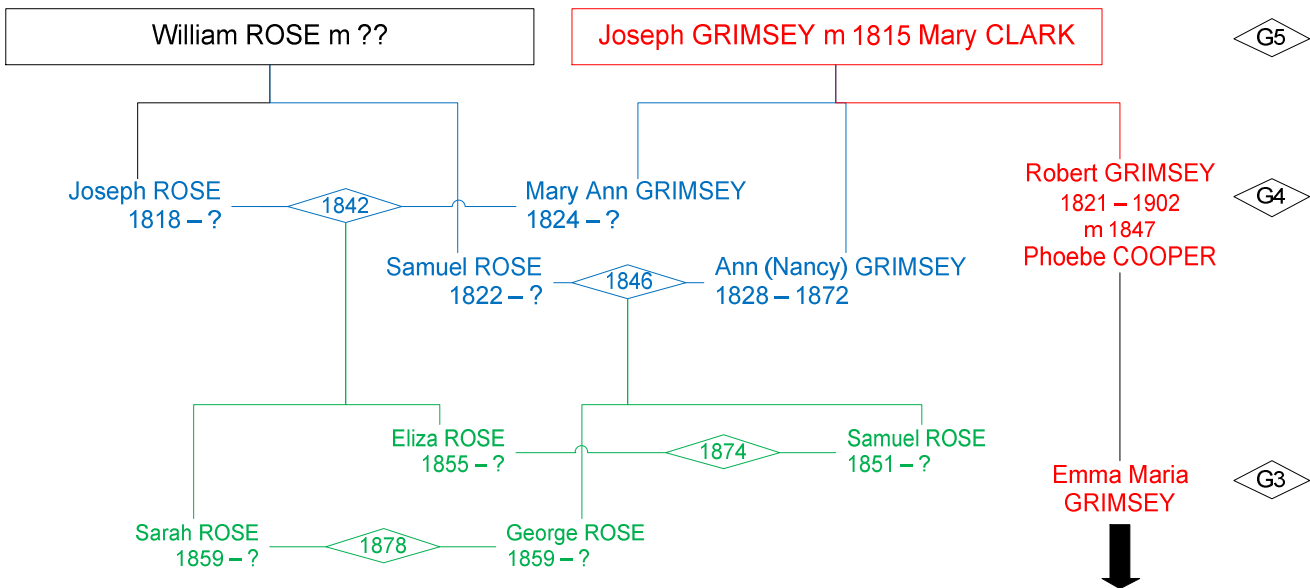

*044PB*

- 1850 — Emily Adelaide

*044PC*

- 1862 — Clara m Thomas JOLLY
- 1867 — Rosena
- 1870 — Jeanette E
- 1872 — Ellen Harriet m 1899 Walter LONG
- 1875 — James Henry

*044PF*

- 1861 — Jane m 1894 George BUTCHER
- 1862 — Martha Maria
- 1864 — Emily
- 1865 — Josiah
- 1868 — Thomas Willy
- 1871 — Eliza
- 1873 — Eleanor m Edward BULLOCK
- 1876 — Margaret m 1900 James BLAXHALL
- 1878 — Florence Anna
- 1880 — Jessie
- 1885 — Walter James
- 1887 — Bertha May Emilia

*044PH*

**GRIMSEY G5 – Joseph [44] and Mary CLARK [45]**

GRIMSEY G5

GRIMSEY / ROSE intermarriages

William ANNIS (1824 – 1903) m 1848 Charlotte GRIMSEY (1826 – 1892)

- 1850 – ? — Charlotte
  - 1852 – ? — Bethia
  - 1853 – ? — William
  - 1856 – 57 — Ellen Alma
  - 1859 – 1926 — (Ellen) Alma m 1878 Edgar BURTON
  - 1860 – ? — Amy m 1883 William GILBERT
  - 1868 – ? — James Herbert m 1890 Ada AUSTIN
  - 1869 – ? — Lilley
- 022O*  
Charlotte GRIMSEY  
1826 – 1892

Samuel ROSE (1832 – 1909) m 1846 Ann (Nancy) GRIMSEY (1828 – 1872) m 1846

- 1846 – 1908 — Ann Elizabeth ROSE m 1867 George GUNFIELD
  - 1849 – 1932 — Emily Charlotte m 1879 Henry Jones
  - 1851 – 1916 — Samuel m 1874 Eliza ROSE
  - 1853 – 1933 — Bethia m 1871 Frederick GUNFIELD
  - 1856 – 1930 — Dove m 1880 Anna Maria SMITH
  - 1859 – 1932 — George m 1878 Sarah Ada ROSE
  - 1861 – 1886 — Clara m 1881 Henry WRIGHT
  - 1864 – ? — Alice Emily m 1892 William PRIOR
  - 1868 – 1869 — Amy
  - 1870 – 1924 — Lancelot m 1895 Susannah FRANCIS
- 022P*  
Ann (Nancy) GRIMSEY  
1828 – 1872

George ROSE (1859 – 1932) m 1878 Sarah Ada ROSE (1853 – ?)

- 1880 — George
  - 1883 — William
  - 1890 — Lilly
  - 1893 — Ada
  - 1895 — Florence
- 022PB*

Samuel ROSE (1851 – 1916) m 1874 Eliza ROSE (1855 – 1888)