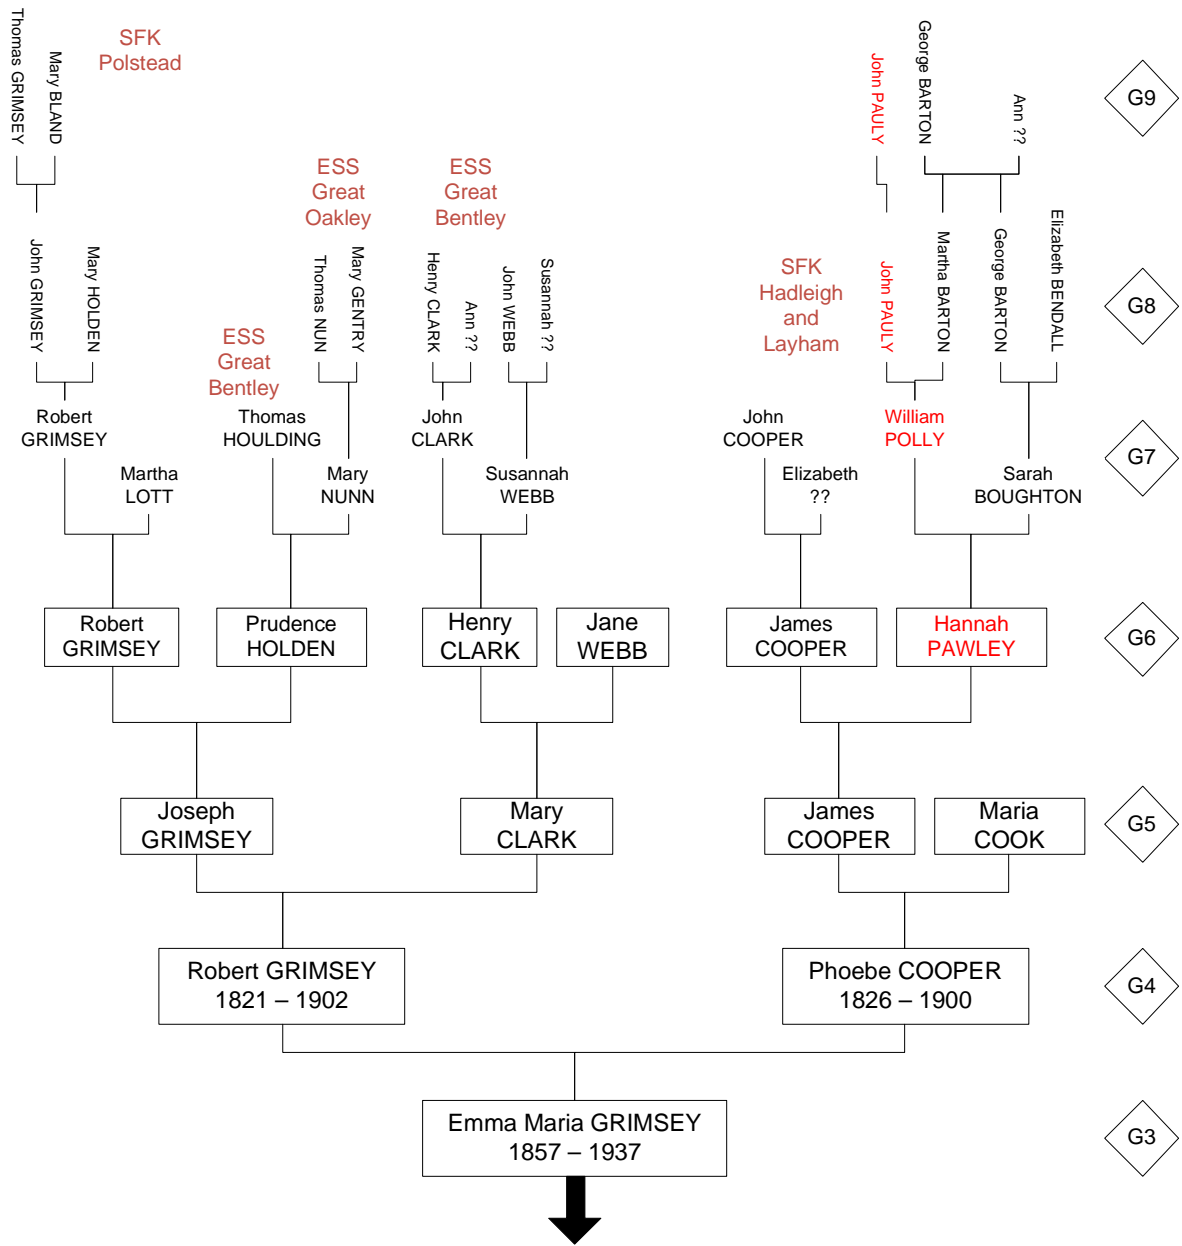

### Some of the Essex locations

**G6 – GRIMSEY and HOLDEN marriages**

**GRIMSEY G6 – Robert [88] and Prudence HOLDEN [89]**

- 1779 – 1828 — Robert m 1820 Susan GRIMSEY
- 1781 – 1859 — John m 1810 Mary PINNER
- 1783 – 1849 — Isaac (two marriages)
- 1784 – 1867 — Lucy m 1815 James TILLET
- 1787 – 1875 — Martha m 1815 Bruce PULFIER
- 1790 – 1865 — David
- 1790 – 1877 — George m Sarah ??
- 1792 – 1855 — Joseph m 1815 Mary CLARK
- 1794 – 1808 — Aaron Lot
- 1797 – 1864 — Nicholas m 1826 Susanna GRIMSEY
- 1799 – 1871 — Prudence m (1) 1820 Josiah GUNN  
m (2) 1860 John HEARN

## COOPER G7 – John [184] and Elizabeth ?? [185]

## COOPER G6 – James [092] and Hannah PAWLEY [093]

**COOPER G5 – James [046] and Maria COOK [047]**

**Marriage between Robert GRIMSEY [011P] and Mary GOSLING [023OH]**

PAWLEY (POLLY) family from G9

**PAWLEY G8 – John [372] and Martha BARTON [373]**