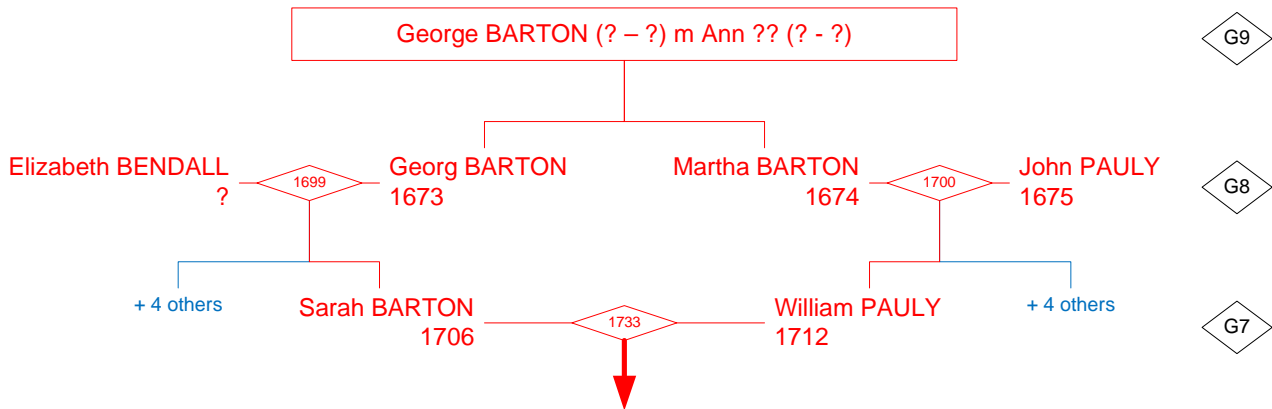

## COOPER G7 – John [184] and Elizabeth ?? [185]

## COOPER G6 – James [092] and Hannah PAWLEY [093]

**COOPER G5 – James [046] and Maria COOK [047]**

**Marriage between Robert GRIMSEY [011P] and Mary GOSLING [023OH]**

PAWLEY (POLLY) family from G9

**PAWLEY G8 – John [372] and Martha BARTON [373]**

**POLLY / PAWLEY G7 – William [186] & Sarah BOUGHTON / BARTON [187]**

**BARTON (BOUGHTON) family from G9**

**BARTON G9 – George [748] and Ann ?? [749]**

Marriages between the BARTON and POLLY families

BARTON G8 – George [374] and Elizabeth BENDALL [375]

## The relationship between Richard Smith, Alan Finch, Sue Crook and myself