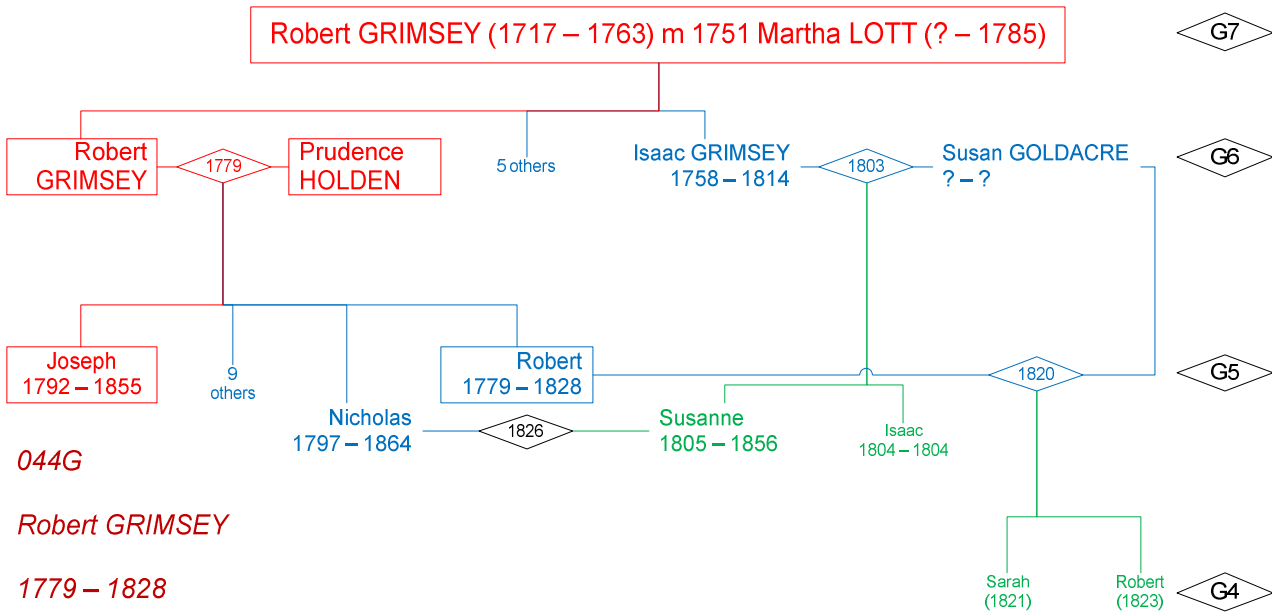

### Some of the Essex locations

**G6 – GRIMSEY and HOLDEN marriages**

**GRIMSEY G6 – Robert [88] and Prudence HOLDEN [89]**

- 1779 – 1828 — Robert m 1820 Susan GRIMSEY
- 1781 – 1859 — John m 1810 Mary PINNER
- 1783 – 1849 — Isaac (two marriages)
- 1784 – 1867 — Lucy m 1815 James TILLET
- 1787 – 1875 — Martha m 1815 Bruce PULFIER
- 1790 – 1865 — David
- 1790 – 1877 — George m Sarah ??
- 1792 – 1855 — Joseph m 1815 Mary CLARK
- 1794 – 1808 — Aaron Lot
- 1797 – 1864 — Nicholas m 1826 Susanna GRIMSEY
- 1799 – 1871 — Prudence m (1) 1820 Josiah GUNN  
m (2) 1860 John HEARN

**Marriage of Nicholas GRIMSEY [044O] and Susan GRIMSEY [088OB]**

GRIMSEY G6

GRIMSEY G6

GRIMSEY G6

James TILLET (1781 – 1839) m 1815 Lucy GRIMSEY (1784 – 1867)

044J  
Lucy GRIMSEY  
1784 – 1867

1816 – 1903 — James m Ann??  
1822 – ? — Caroline  
1823 – 1905 — Susan  
1828 – 1828 — Joseph  
1829 – ?1840 — Charles  
1831 – 1844 — Rachel

Bruce PULFER (1787 – 1860) m 1815 Martha GRIMSEY (1787 – 1875)

044K  
Martha GRIMSEY  
1787 – 1875

1816 – 1872 — Bruce  
1823 – 1876 — Martha m c1840 John FRANCIS

Brice PULFER (1816 – 1872) m Elizabeth ?? (1813 – 1888)