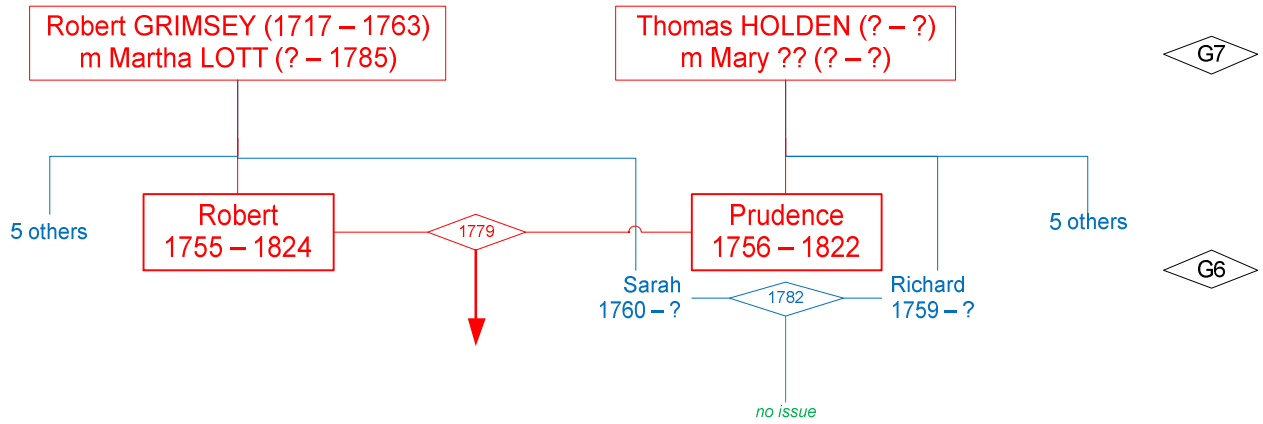

G6 – GRIMSEY and HOLDEN marriages