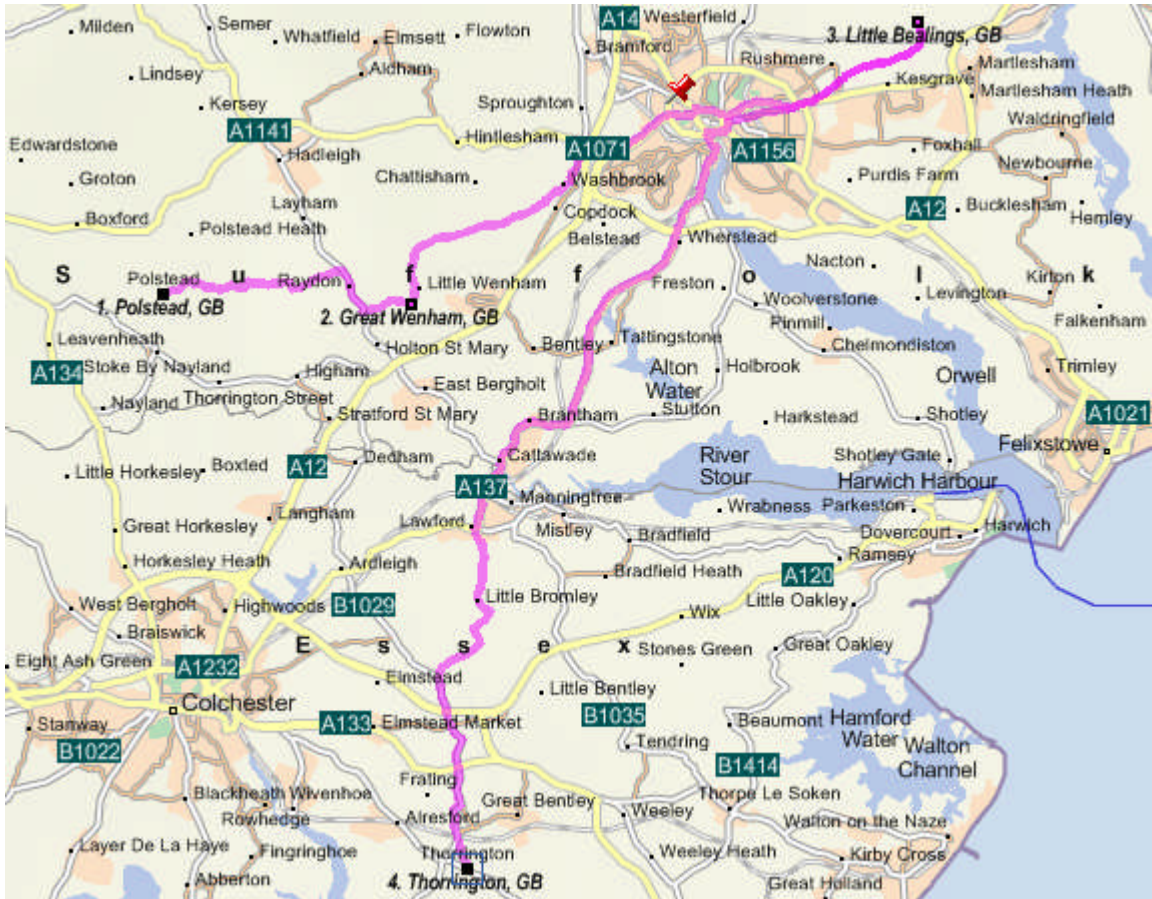

The GRIMSEY lines of descent

**GRIMSEY G8 – John [352] and Mary HOLDEN [353]**

John GRIMSEY (1689 – ?) m 1710 Mary HOLDEN (? – ?)

- 1711 — Mary m 1737 Henry HAIST
- 1713 — Jane
- 1714 – 1802 — John m 1751 Elizabeth SCHOFIELD
- 1715 — Robert m 1751 Martha LOTT
- 1718 — Joseph m 1751 Susannah GILLBUN
- 1721 — Elizabeth
- 1723 — William
- 1725 — Elizabeth
- 1727 — Isaac
- 1731 — Sarah
- 1735 — Elizabeth

**From Suffolk into Essex**