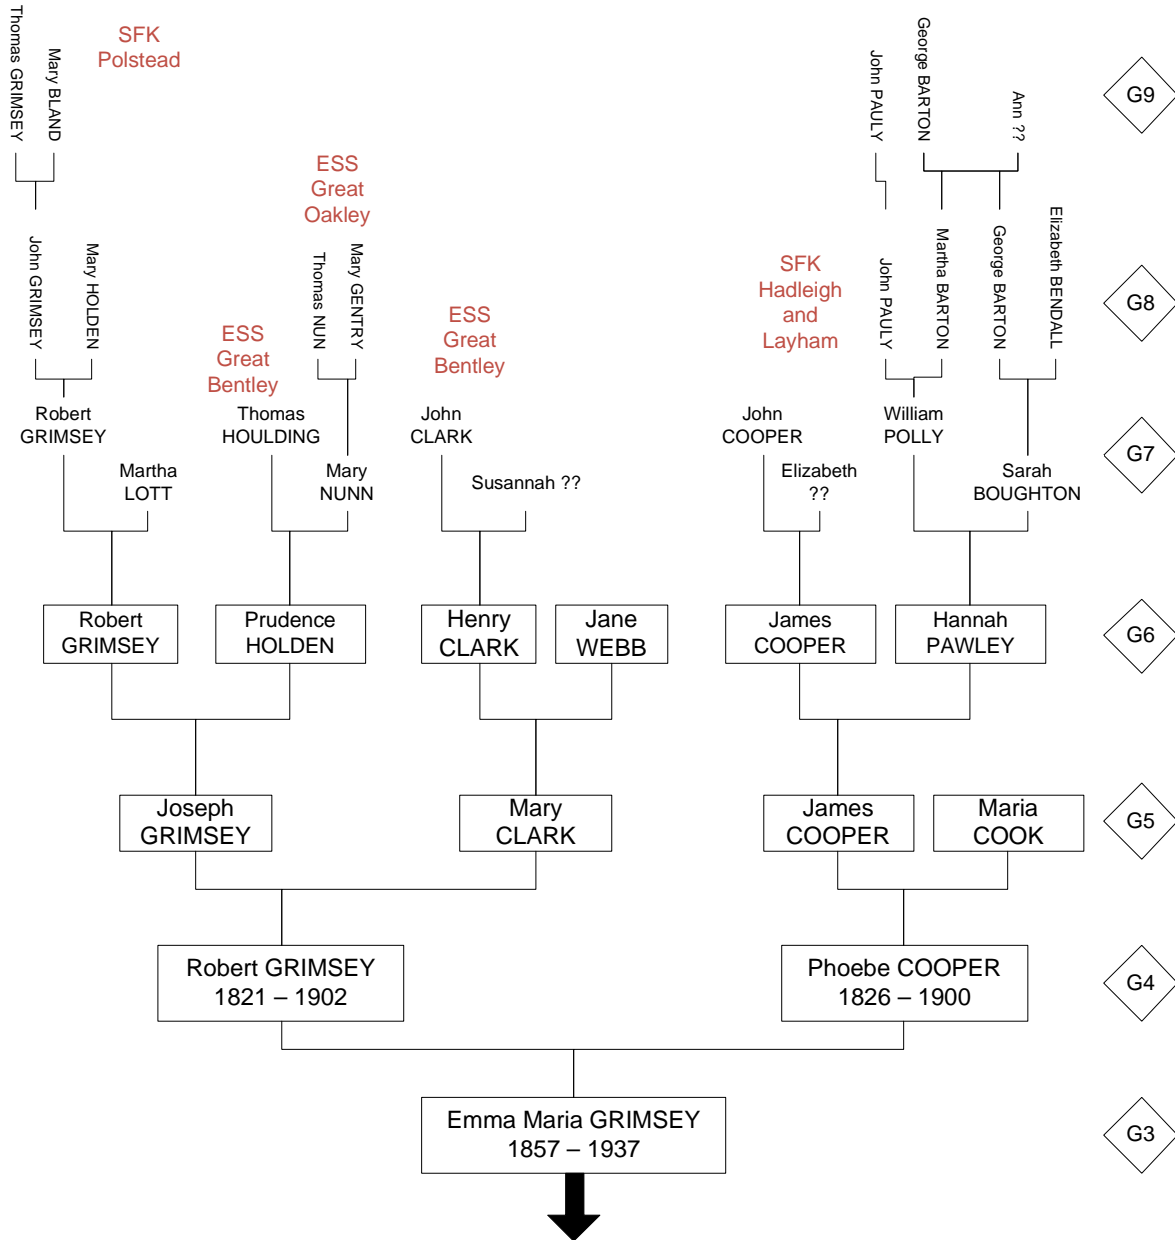

Contents

The GRIMSEY lines of descent.....	4
GRIMSEY family from G9.....	5
GRIMSEY G9 – Thomas [704] and Mary BLAND [705].....	5
Relative positions of the Suffolk locations.....	6
GRIMSEY G8 – John [352] and Mary HOLDEN [353]	7
From Suffolk into Essex.....	7
GRIMSEY G7 – Robert [176] and Martha LOTT [177]	8
Some of the Essex locations	8
G6 – GRIMSEY and HOLDEN marriages	9
GRIMSEY G6 – Robert [88] and Prudence HOLDEN [89].....	10
Marriage of Nicholas GRIMSEY [044O] and Susan GRIMSEY [088OB].....	10
GRIMSEY G5 – Joseph [44] and Mary CLARK [45].....	15
GRIMSEY / ROSE intermarriages.....	16
Intermarriage within the GRIMSEY, ROSE and GUNFIELD families	19
GRIMSEY G4 – Robert [22] and Phoebe COOPER [23].....	20
HOULDING (HOLDEN) family from G7.....	23
HOULDING G7 – Thomas [178] and Mary NUNN [179].....	24
CLARK family from G8	25
CLARK G7 – John [180] and Susannah WEBB [181]	26
CLARK G6 – Henry [090] and Jane WEBB [091].....	26
COOPER family from G7	27
COOPER G7 – John [184] and Elizabeth ?? [185].....	28
COOPER G6 – James [092] and Hannah PAWLEY [093].....	28
COOPER G5 – James [046] and Maria COOK [047].....	29
Marriage between Robert GRIMSEY [011P] and Mary GOSLING [023OH].....	30
PAWLEY (POLLY) family from G9.....	31
PAWLEY G8 – John [372] and Martha BARTON [373].....	32
POLLY / PAWLEY G7 – William [186] & Sarah BOUGHTON / BARTON [187]	32
BARTON (BOUGHTON) family from G9	33
BARTON G9 – George [748] and Ann ?? [749]	33
Marriages between the BARTON and POLLY families.....	34
BARTON G8 – George [374] and Elizabeth BENDALL [375]	34
The relationship between Richard Smith, Alan Finch, Sue Crook and myself	35

The GRIMSEY lines of descent