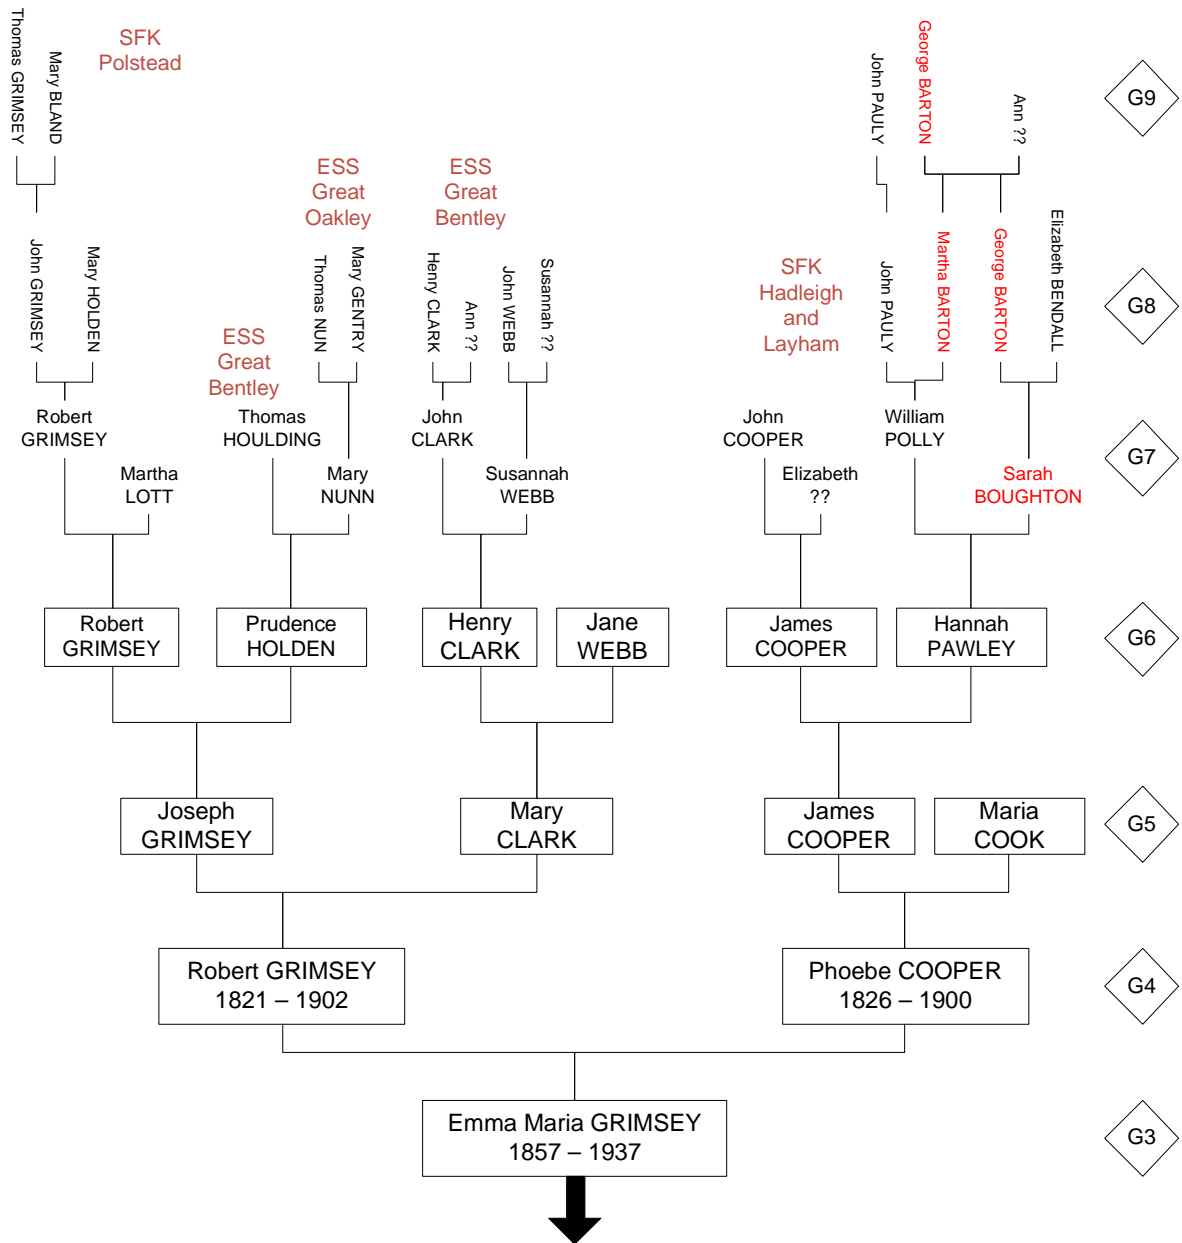

BARTON (BOUGHTON) family from G9